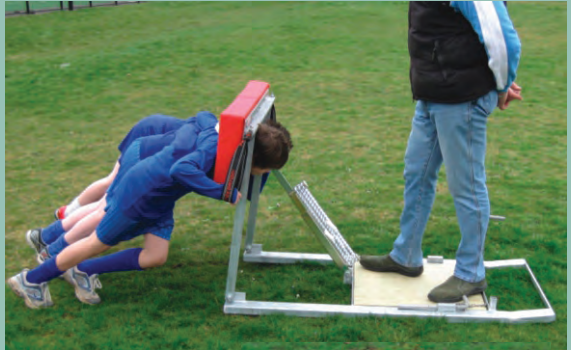

RAM PREPPIE

(recommended for 7-11 year olds)

- The IDEAL way to introduce young age players to the scrum.
- SAFE & SIMPLE to operate even by inexperienced personnel.
- BUDGET price for schools and rugby club junior/mini sections.
- RUGGED design for years of trouble-free service.
- LIGHTWEIGHT - only 50kg.
- Folds flat for easy transport/storage. (1m wide x 1.4m long x 30cm high)

€1,100

Code: 2184